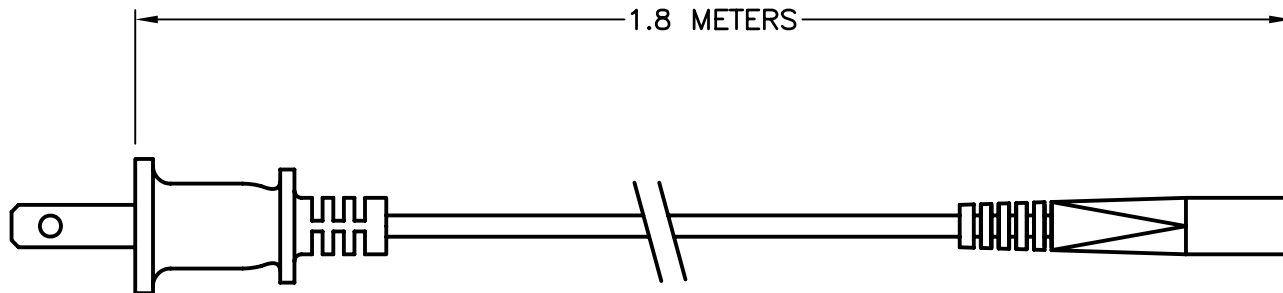

CAT. No.

82900

DETACHABLE CORD SET WITH JAPANESE 1-15P TYPE PLUG (2 POLE-2 WIRE) & IEC-60320 C-7,
BLACK, 7.5A-125V, 1.8 METER.

APPROVALS

PSE ☒

ALL DIMENSIONS ARE IN MILLIMETERS

CERTIFICATIONS

ROHS ☒

STANDARDS

JIS 8303 ☒

JIS C 3306 ☒

IEC 60320 ☒

SPECIFICATIONS:

1. OVERALL LENGTH: 1.8 METERS
2. CONDUCTORS: 0.75 mm² x 2
3. JACKET: VFF, BLACK, 60°C
4. PLUG: JIS 8303, STRAIGHT, BLACK
5. CONNECTOR: IEC 60320 C-7, STRAIGHT, BLACK
6. RATED: 7 AMPERE 125 VOLT

JIS 8303

IEC 60320, C-7